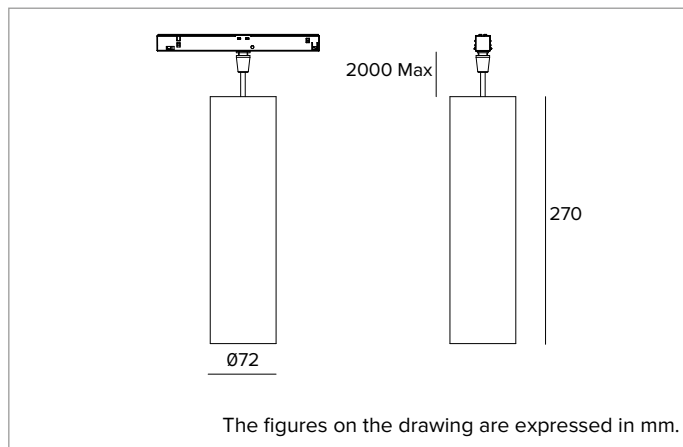

## Professional low voltage LED fixture for direct lighting

	2700K	H(m)	D(m)	Emax(lx)		
	Ra90		27°			
	Fixture Power	11W	1	0.49	3458	
	Source Flux	1362lm	2	0.98	865	
	Fixture Flux	938lm	3	1.47	384	
	Efficacy	85lm/W	4	1.96	216	
TS1880	Imax=2539cd/klm	Imax	3458cd	5	2.45	138